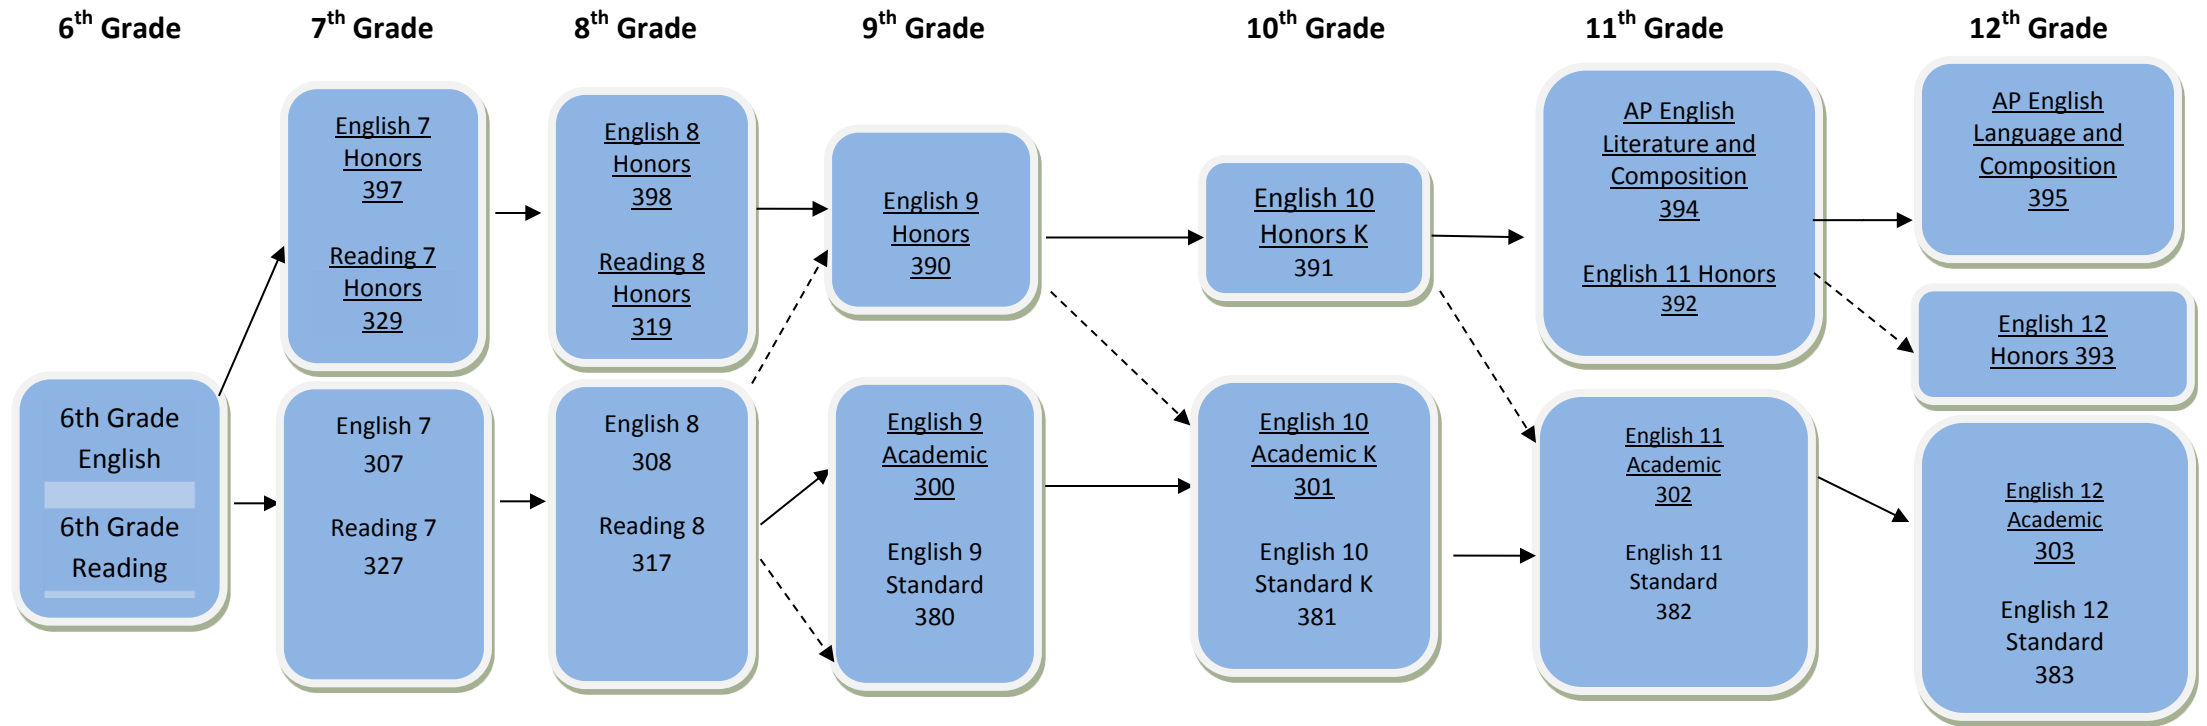

Dunmore School District Secondary ELA Curriculum Pathways

ELA Electives

Theater Arts – 314 –
(taught by an English teacher)
10th, 11th, & 12th Grades

Communications 313
9th Grade Non-language

ELA SAT Prep
311
10th / 11th Grades

Keystone Prep: Literature
360
10th Grade

Speech/Composition 315
All Honors 10th Grade
Open also to 10th, 11th, & 12th Grades

Indicates Preferred Path
 Indicates the student Exception

Questions about diversions from this chart must be discussed with the current classroom teacher and the Department Chairperson.

K = Keystone Exam